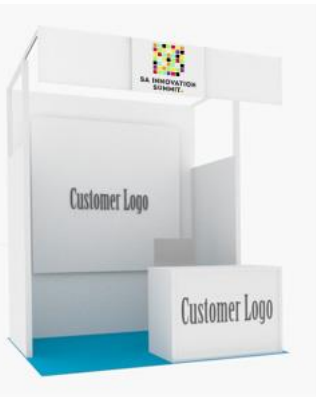

## VALUE PROPOSITION

The exhibition component of the SA Innovation Summit offers a high-end, walk-on solution for companies wanting to exhibit their products and brands.

### 2m<sup>2</sup> x 2m<sup>2</sup> Print Stand

- 1 x Full delegate ticket
- 1,600 x 1,600 customer selected back wall graphic
- 1,000 x 750 customer selected registration stand print
- 1,000 x 750 x 600 lockable registration counter
- 2 x Counter chairs
- Roll-on carpet
- Spotlights on back wall print
- Power point at the registration counter

### 2m<sup>2</sup> x 2m<sup>2</sup> Plasma Stand

- 1 x Full delegate ticket
- 1 x 55" Plasma screen; wall mounted
- 1,000 x 750 customer selected registration stand print
- 1,000 x 750 x 600 lockable registration counter
- 2 x Counter chairs
- Roll-on carpet
- Spotlights on back wall print
- Power point & HDMI point at the registration counter